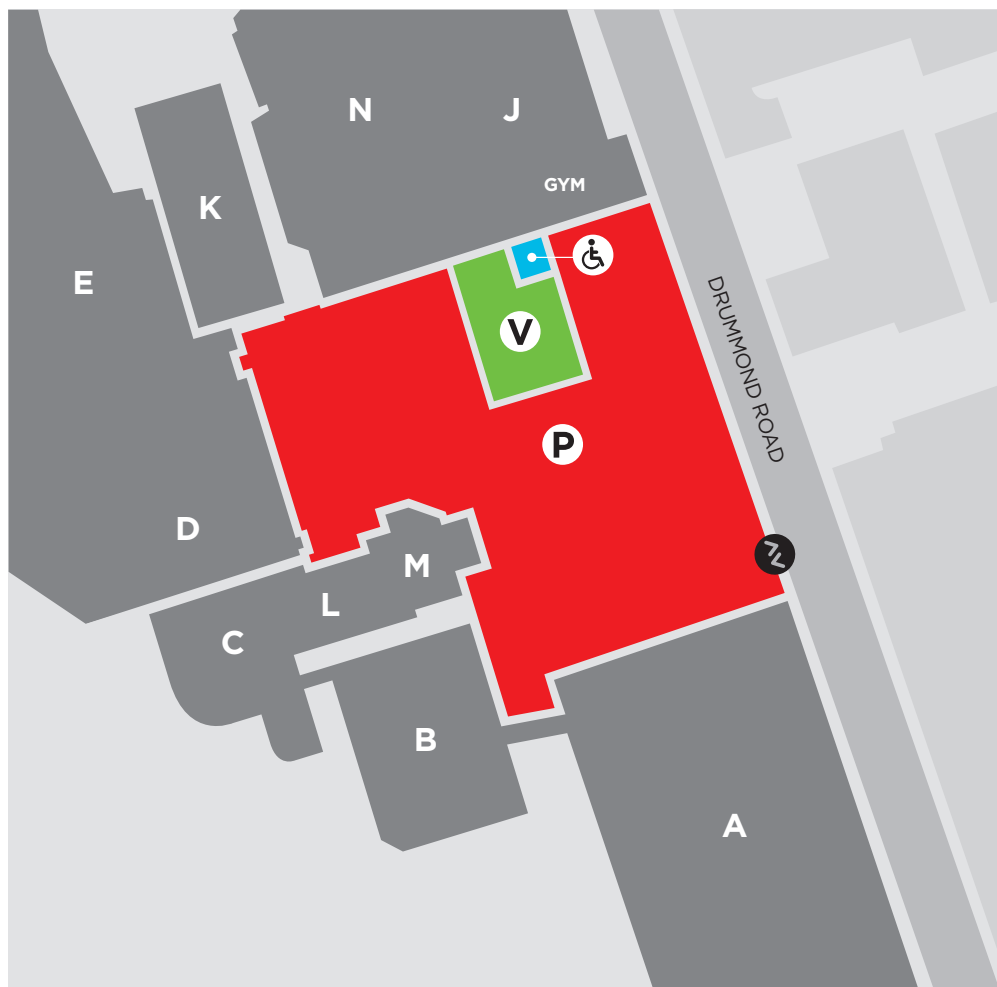

THE BISCUIT FACTORY PARKING PLAN

The Biscuit Factory, 100 Clements Road, London, SE16 4DG

- P** MAIN CAR PARK: PERMIT HOLDERS
- V** VISITOR PARKING
- ♿** BLUE BADGE HOLDERS ONLY
- ↕** ENTRANCE & EXIT

payby
phone®

Call

0330 400 7275

Use the app or mobile web

paybyphone.co.uk

Location number

89090

Directions

Use our postcode **SE16 4DG** for route planners. If you need a junction use A2208 St James Road or A2 Old Kent Road.

Upon arrival follow our visitor parking signage and park in any of the available designated Visitor Bays.

From the time you arrive, there is a 30 minute FREE parking period with a tariff applicable to any stay thereafter. To view the most current tariff please visit the CSP website at: